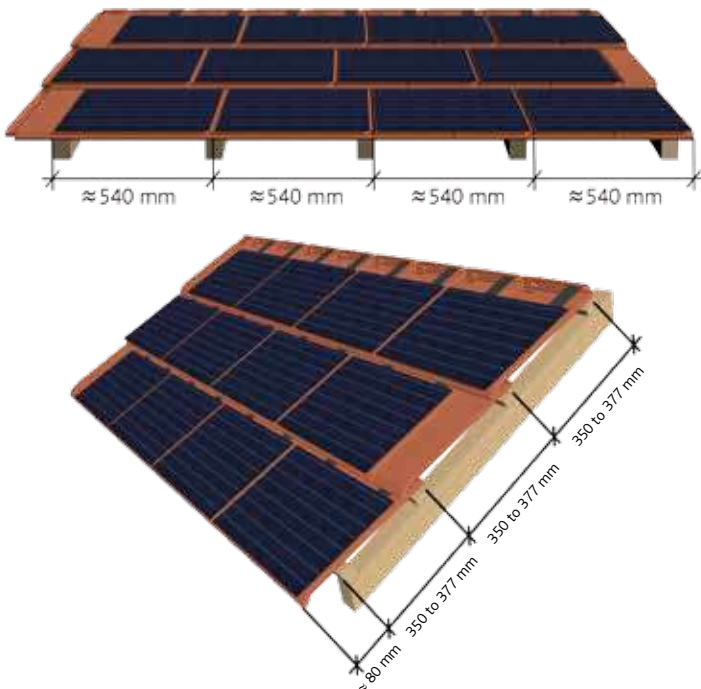

INSTALLATION

These diagrams are not contractual. The dimensions are given as a guide and may change. The diagrams use a universal colour code (orange) to symbolise materials made of clay. Our Alpha Solar tile is sold exclusively on a clay base of Slate Grey/Ardoise. For all your projects, contact our hotline.

RANGE OF COLOURS

The Solar Alpha ensures an aesthetic integration to the roof with the entire range of colors Alpha 10 Ste Foy: